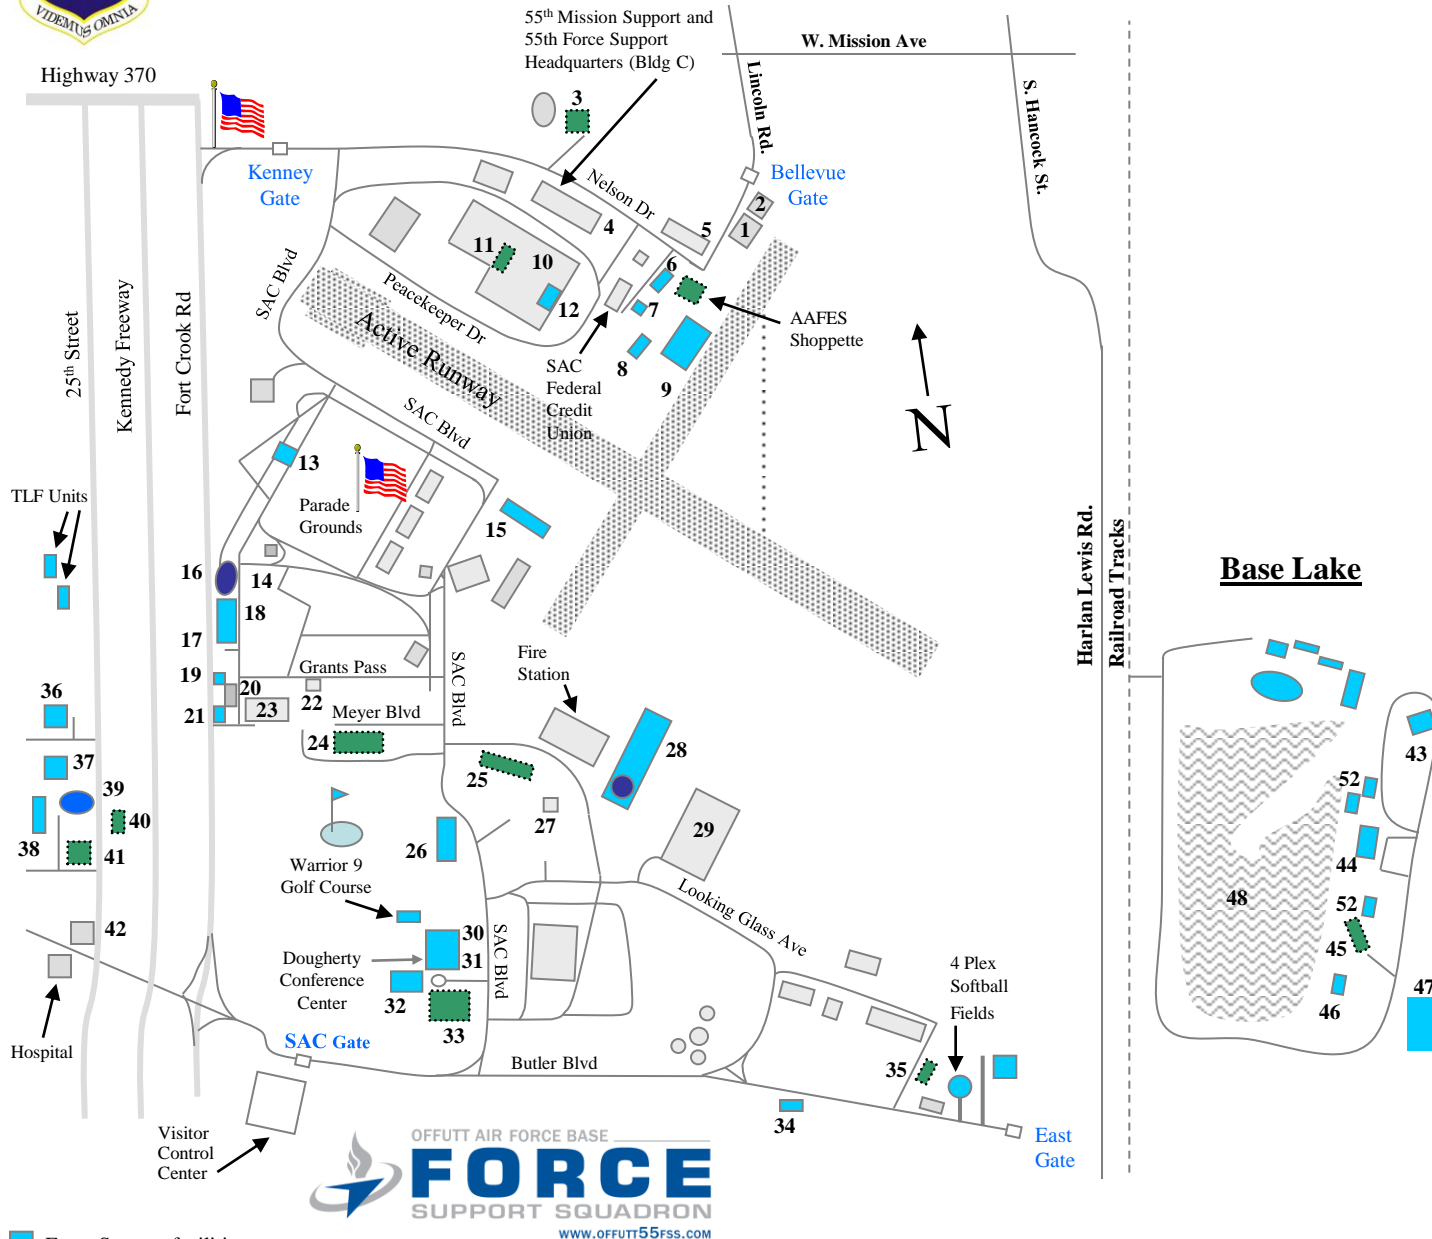

Welcome to Offutt AFB, Nebraska

Legend

- 1 - AFWA
- 2 - ALS
- 3 - Ronald L. King Dining Facility
- 4 - 55TH MSG HQ/55TH FSS HQ (Bldg C)
- 5 - Child Development Center 2
- 6 - Family Child Care Office/ Airman's Attic
- 7 - Auto Car Wash Center
- 8 - Auto Hobby Shop
- 9 - RV Storage Lot
- 10 - Martin Bomber Building (Bldg D)
- 11 - Peacekeeper Lanes Bowling/ Education Center
- 12 - Wood Hobby Shop
- 13 - Quarters 13, AF Inns Lodging
- 14 - SAC Memorial Chapel
- 15 - LeMay Aero Club/Flight Training
- 16 - Base Swimming Pool
- 17 - Community Center/ITT/SAMS
- 18 - Frame & Design Arts
- 19 - Veterinary Clinic
- 20 - Satellite Pharmacy
- 21 - Thomas S. Power Library
- 22 - AAFES Admin Office
- 23 - AAFES Base Exchange/Food Ct
- 24 - DeCA - Commissary
- 25 - AAFES Mini Mall
- 26 - O'Malley Inn, AF Inns Lodging
- 27 - Post Office
- 28 - Offutt Field House/Fitness Center
- 29 - Bennie Davis Maintenance
- 30 - Lodging Check-in/Malmstrom Inn
- 31 - Dougherty Conference Center
- 32 - Offutt Inns Lodging
- 33 - The Patriot Club
- 34 - Equipment Rental
- 35 - Campisi Alert Dining Facility
- 36 - Child Development Center 1
- 37 - Base Theater
- 38 - Youth Programs
- 39 - Capehart Pool
- 40 - Willow Lakes Golf Course
- 41 - AAFES Shoppette
- 42 - Capehart Chapel
- 43 - FAM Camp
- 44 - Indoor Pavilion
- 45 - Boathouse/Dock
- 46 - Outdoor Pavilions
- 47 - Paintball Range
- 48 - Base Lake

Force Support facilities
 Food available/eating facilities

To access Outdoor Recreation, Boathouse, Lake Offutt, Stables, and FAM Camp, use the Bellevue Gate. **Note: East Gate is permanently closed.**

Legend Based on Location